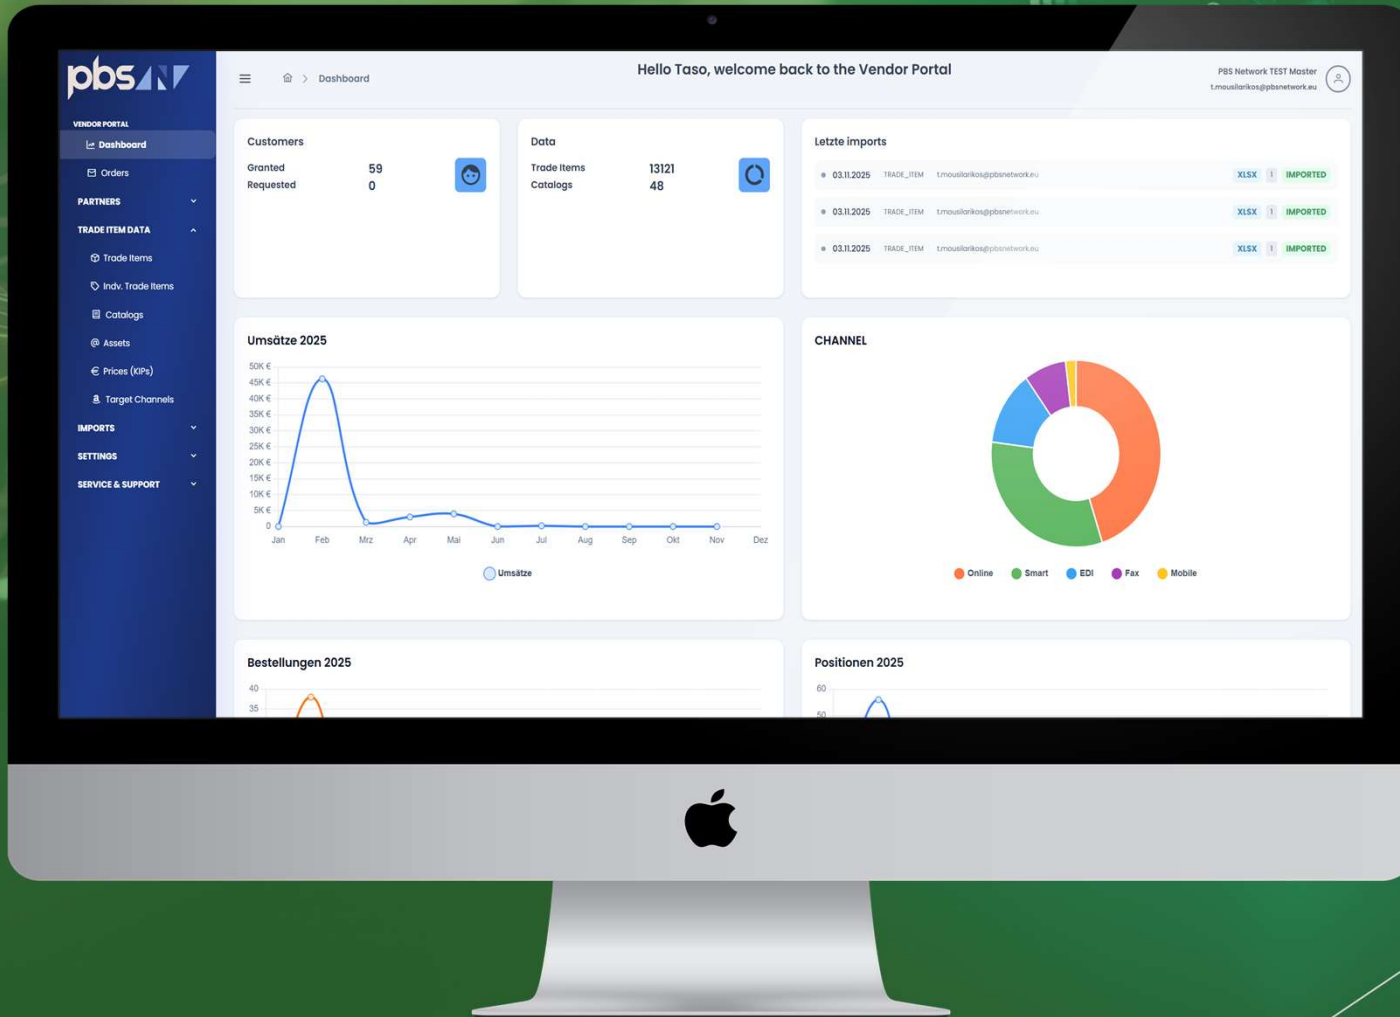

Vendor Portal

Das neue MyPBSeasy