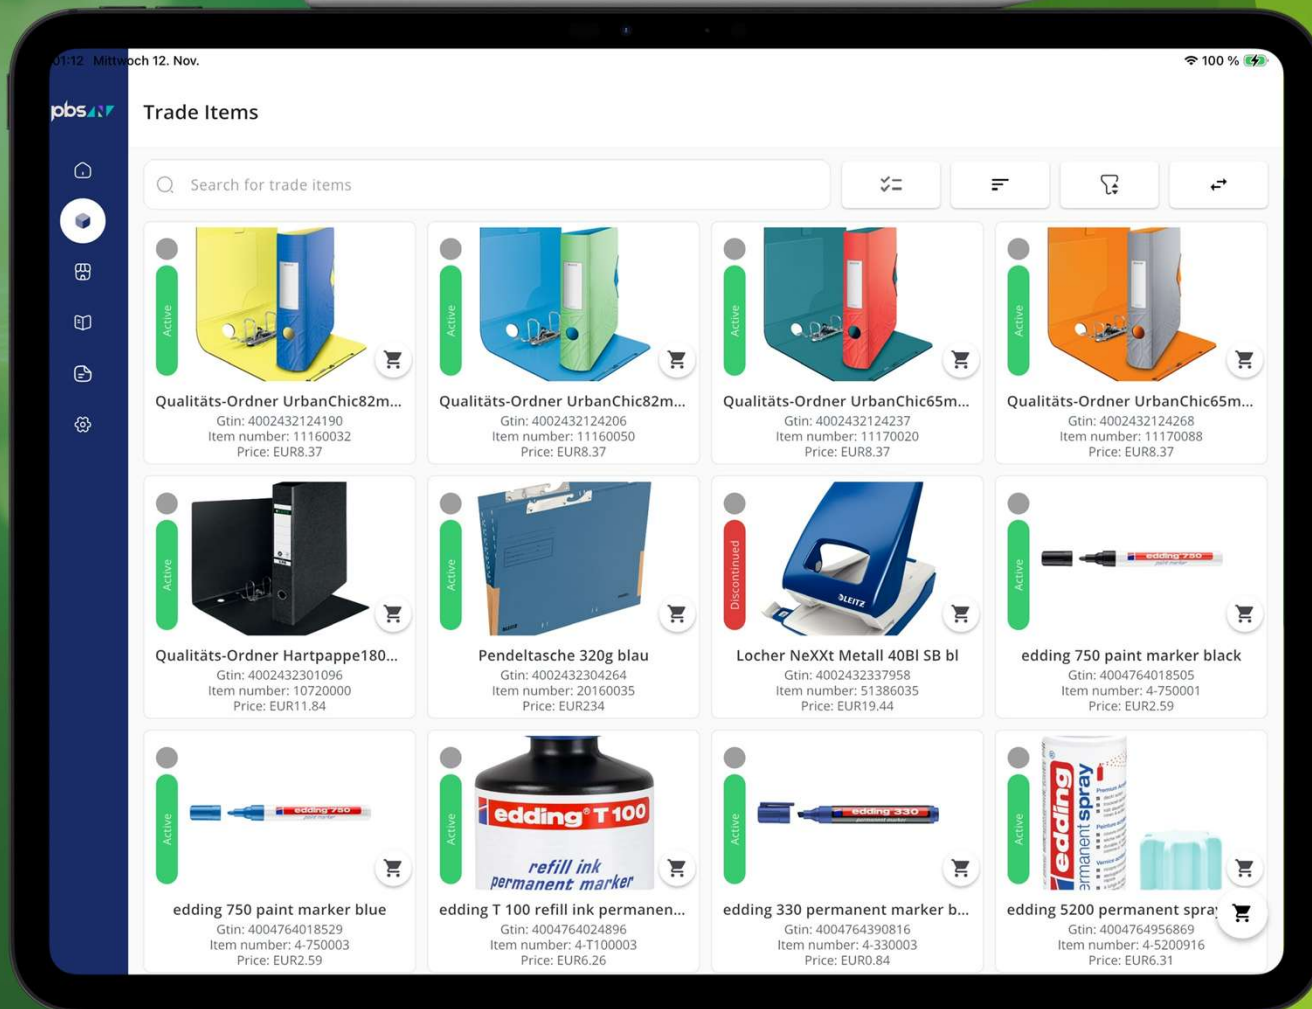

Mobile App

Die neue iPad App